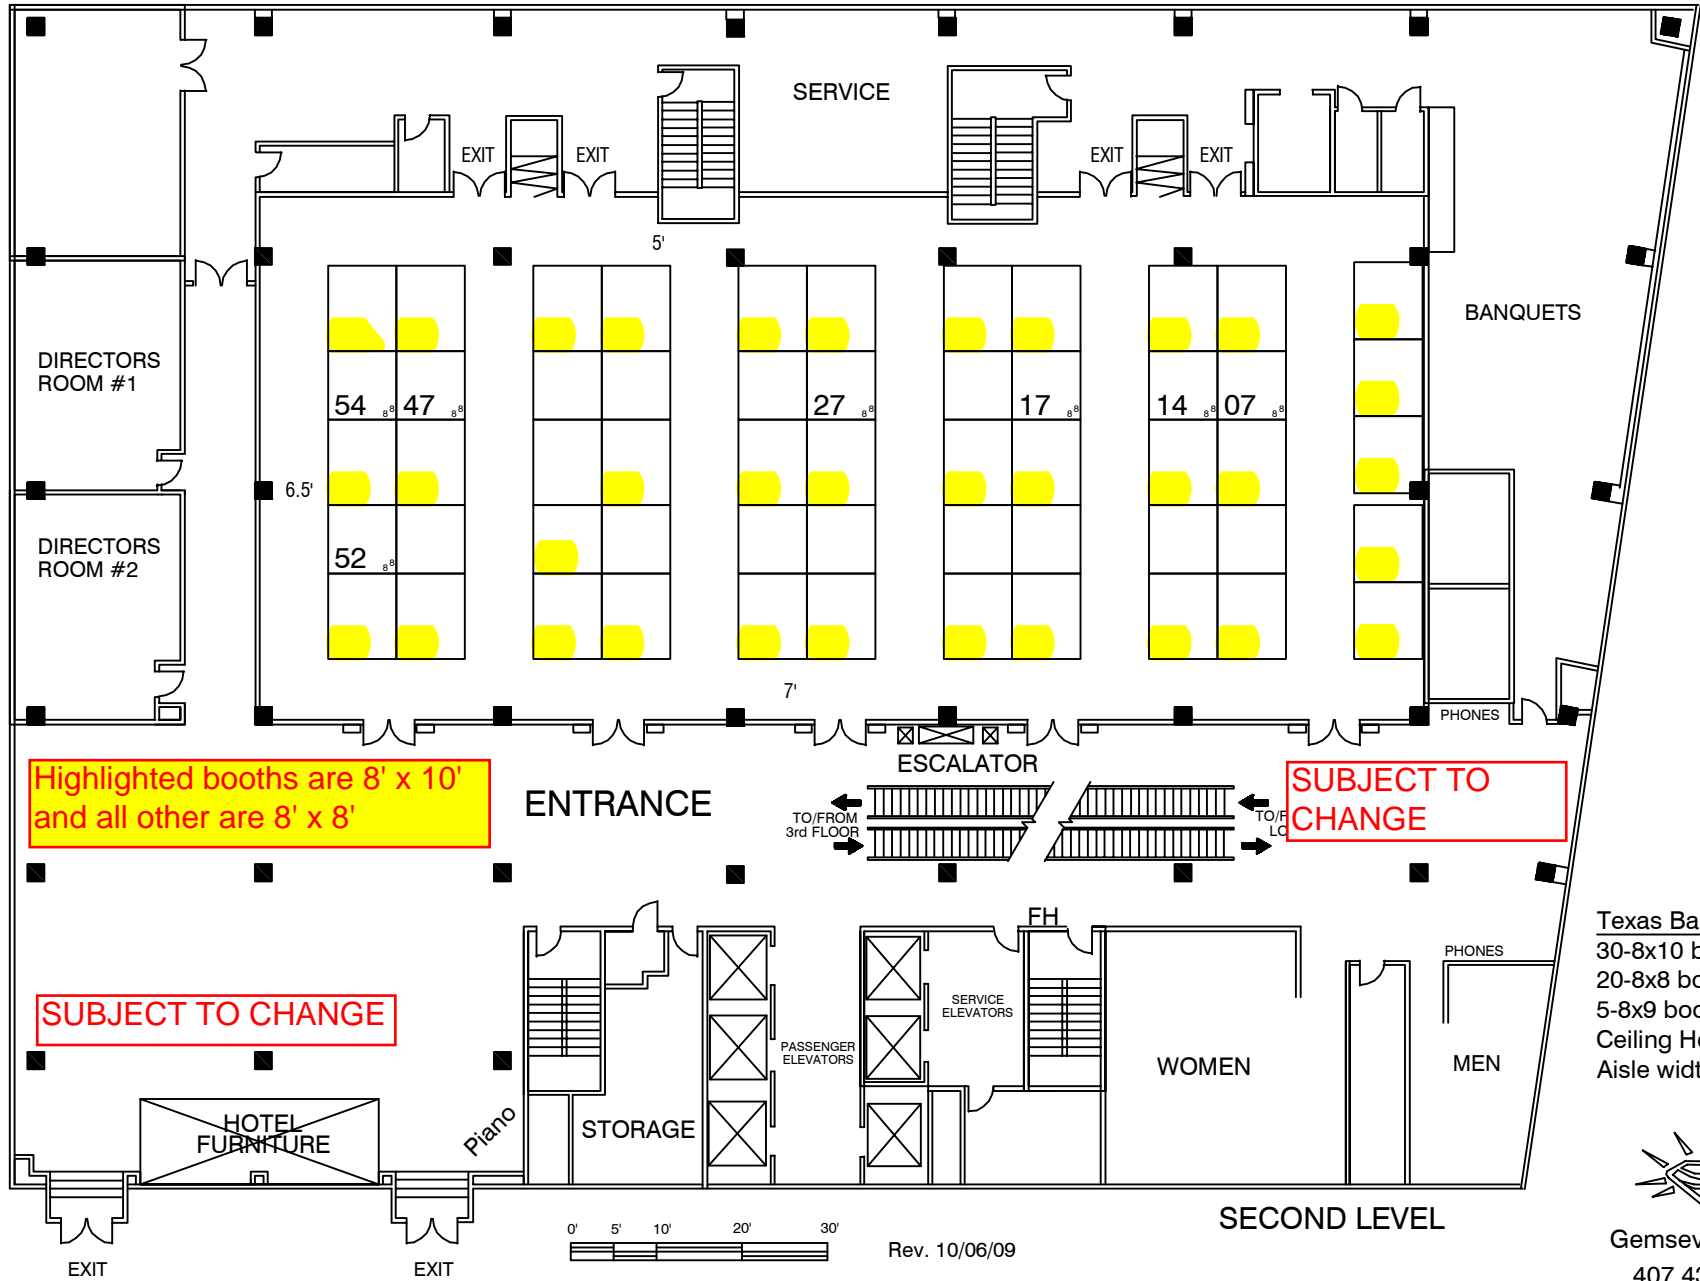

# 2010 International Water Conference Crowne Plaza Hotel Riverwalk San Antonio, Texas

ONLY AVAILABLE  
BOOTHS ARE SHOWN

Texas Ballroom  
30-8x10 booths  
20-8x8 booths  
5-8x9 booths  
Ceiling Height 15'  
Aisle widths as noted